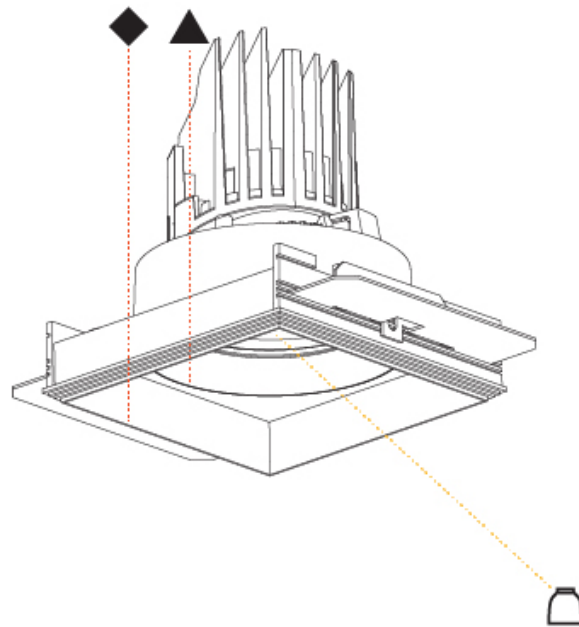

BIONIQ SQUARE ADJUSTABLE TRIMLESS

A37887-

PROJECT

TYPE

SPECIFIER

QUANTITY

DATE

BIONIQ COLOR FINISH CHART